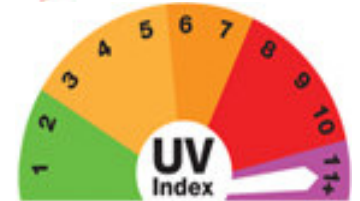

New Release
with Safety DayLights™ function