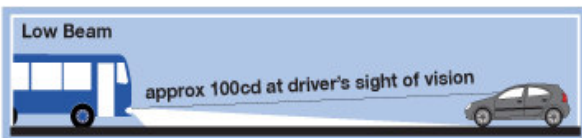

New Release
with Safety DayLights™ function