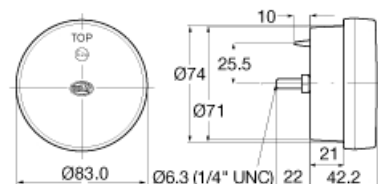

New Release
with Safety DayLights™ function

Indicator

Position

DRL

Dimensions in mm